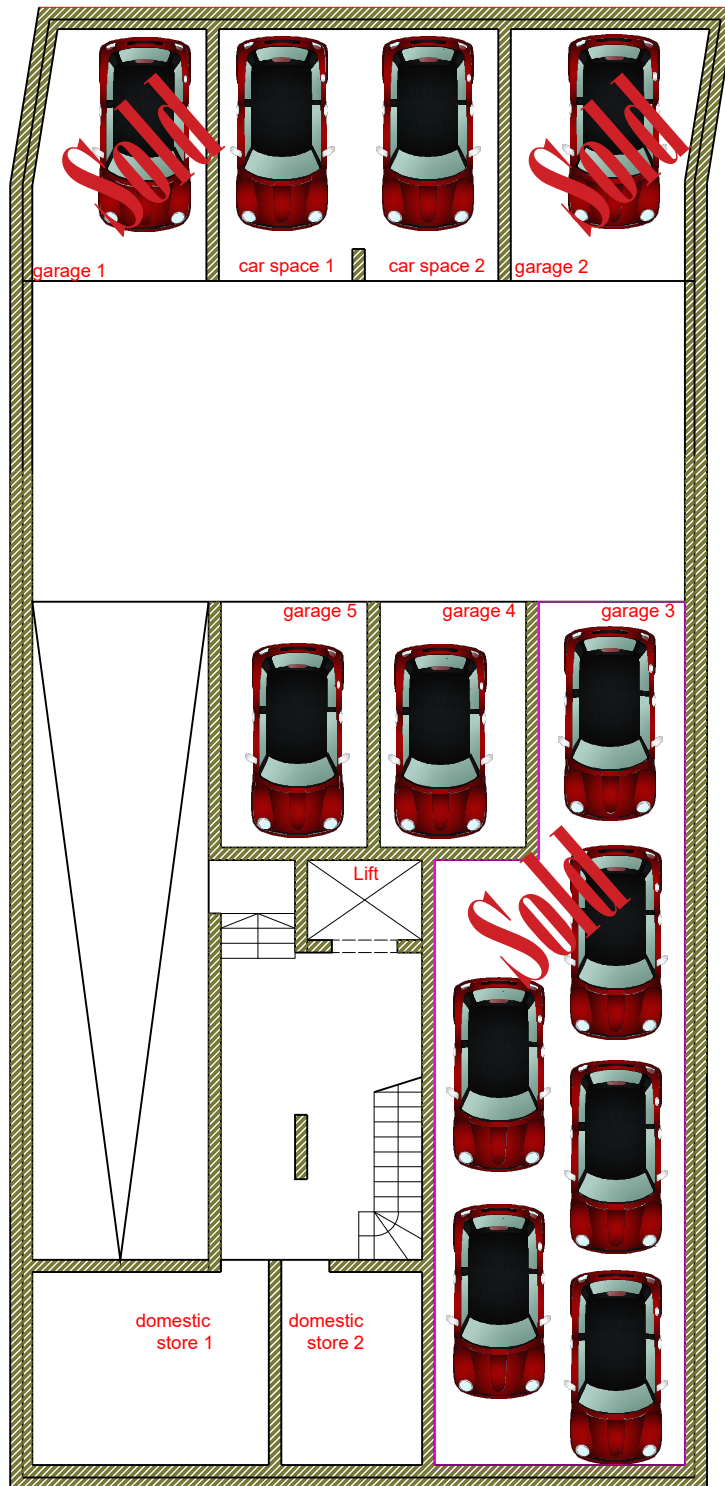

internal 94sqm
 front terrace 17sqm
 back terraces 8.5sqm

penthouse floor plan

scale 1:100

basement floor plan

scale 1:100